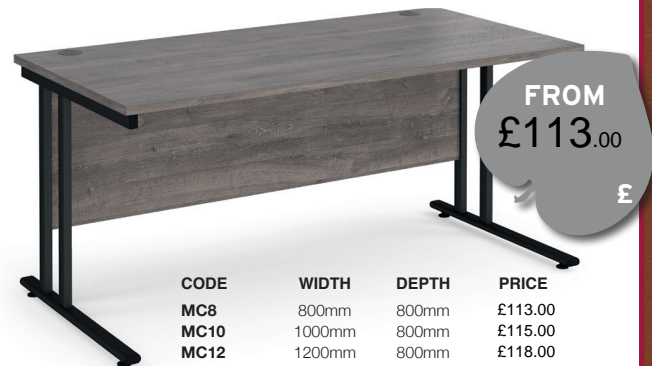

Please add frame colour followed by top finish when ordering e.g **MC16ER** with black frame in oak = **MC16ERKO**

WAVE DESKS

	CODE	WIDTH		PRICE
Width 990 LEFT 800	MC14WL	1400mm	Left hand	£154.00
	MC14WR	1400mm	Right hand	£154.00
Width 800 RIGHT 990	MC16WL	1600mm	Left hand	£161.00
	MC16WR	1600mm	Right hand	£161.00

Please add frame colour followed by top finish when ordering e.g **MC16WR** with silver frame in walnut = **MC16WRSW**

600MM STRAIGHT DESKS

	CODE	WIDTH	DEPTH	PRICE
Width 600	MC608	800mm	600mm	£111.00
	MC610	1000mm	600mm	£112.00
	MC612	1200mm	600mm	£115.00
	MC614	1400mm	600mm	£118.00
	MC616	1600mm	600mm	£123.00

Please add frame colour followed by top finish when ordering e.g **MC616** with black frame in oak = **MC616KO**

800MM STRAIGHT DESKS

	CODE	WIDTH	DEPTH	PRICE
Width 800	MC8	800mm	800mm	£113.00
	MC10	1000mm	800mm	£115.00
	MC12	1200mm	800mm	£118.00
	MC14	1400mm	800mm	£125.00
	MC16	1600mm	800mm	£127.00
	MC18	1800mm	800mm	£137.00